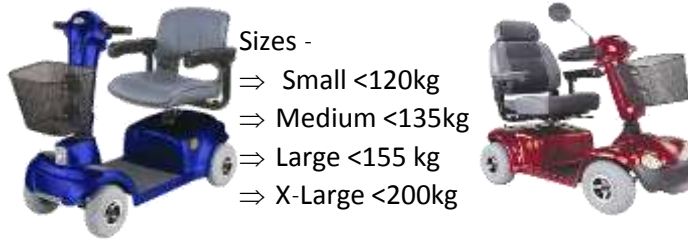

Our Hire Services:

- Ω Short—Term Hire
- Ω Holiday Hire
- Ω Theme Park hire
- Ω Cruise Hire

Hire Rate

Equipment	Daily	Weekly
Mobility Scooter	\$22*	\$110
Power Chair/Motorised wheel chair	\$22*	\$110
Manual Wheel Chair (Self-propelled/Transit)	\$6*	\$35
Wheelie Walker	\$6*	\$35
Other hire	*Call	Call

* min days rental applies (except theme park hire)

** Delivery and collection service available @ additional fee depending on location.

Our Hire Fleet Products

Mobility Scooters—Standard

- Sizes -
- ⇒ Small <120kg
 - ⇒ Medium <135kg
 - ⇒ Large <155 kg
 - ⇒ X-Large <200kg

Mobility Scooters—Pull— Apart

- ◆ Pull Apart into parts
- ◆ Fit in most car boot
- ◆ 136 kg Max

Electric Wheelchair/Power Chair

Ideal for indoor, outdoor and Cruise

More Products on hire....

Transit/Self-Propelling Wheelchair